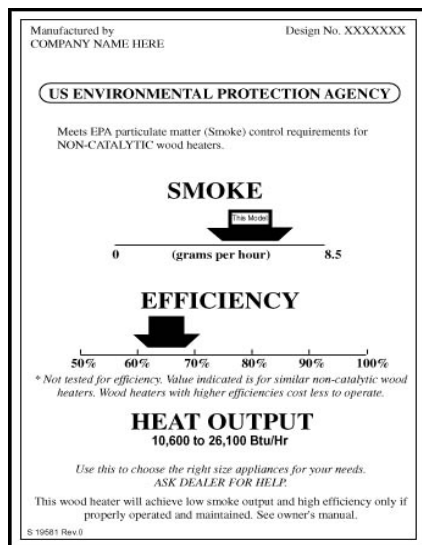

List of EPA Certified Wood Stoves November 18, 2010

EPA Wood Heater Program

Enclosed is the list of wood stoves certified by the United States Environmental Protection Agency (EPA). An EPA certified wood stove or wood heating appliance has been independently tested by an accredited laboratory to meet a particulate emissions limit of 7.5* grams per hour for noncatalytic wood stoves and 4.1* grams per hour for catalytic wood stoves. All wood heating appliances subject to the New Source Performance Standard for New Residential Wood Heaters under the Clean Air Act offered for sale in the United States are required to meet these emission limits. An EPA certified wood stove can be identified by a temporary paper label attached to the front of the wood stove and a permanent metal label affixed to the back or side of the wood stove (See examples below). Please contact John DuPree at 202-564-5950 should you have questions regarding a particular model line or manufacturer.

*

Temporary Wood Stove Label

Permanent Wood Stove Label

Wood stoves offered for sale in the state of Washington must meet a particulate emissions limit of 4.5 grams per hour for non catalytic wood stoves and 2.5 grams per hour for catalytic wood stoves.